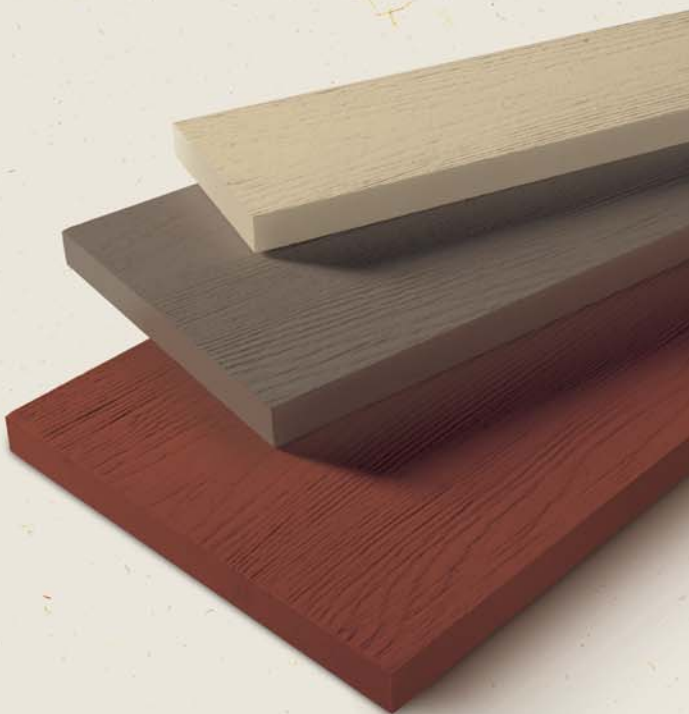

Fiber Cement Trim

CertainTeed 

Quality made certain. Satisfaction guaranteed.™

The Perfect Frame of Mind.

Looking for the ideal way to finish your fiber cement home exterior? We'll put you in the perfect frame of mind...with our new CertainTeed Fiber Cement Trim.

The most authentic cedar wood grain in the industry, and an exceptional smooth side that makes any application the perfect application for CertainTeed Fiber Cement Trim.

*Product comes primed ready for painting
with 100% acrylic latex paint.*

WeatherBoards Cedar Lap and Half-Rounds in custom colors.

Picture the Difference and Frame Your Own Designs

With all the advantages of wood trim and none of the limitations, CertainTeed Fiber Cement Trim provides the superior strength and stability that maintain beauty and value over the long term.

Versatility

Machined square edges create the clean look and smooth finish of high-end construction. CertainTeed Fiber Cement Trim is ideally suited for a variety of exterior corners, windows, columns, doors and more, adding grace and elegance to any style of architecture.