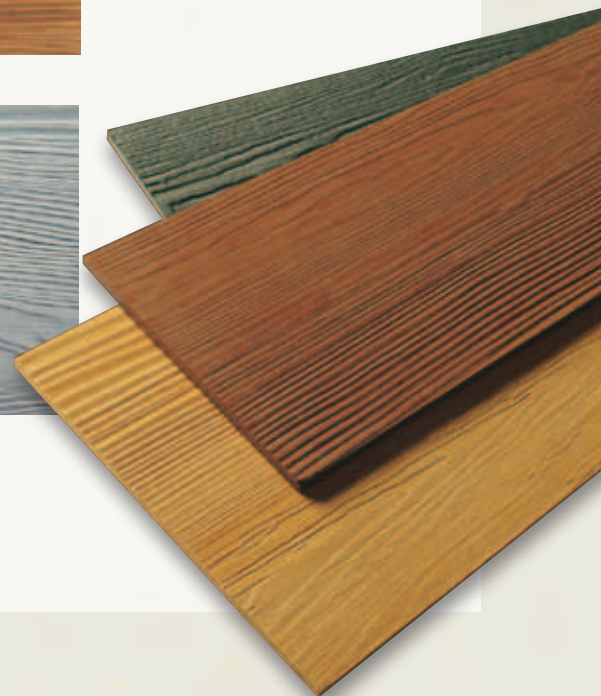

...with our Premium Stains.

CertainTeed Premium Stains

Redwood

Mahogany

Maple

Cedar

Emerald

Slate

Colors shown are representative of finished product and are as accurate as printing methods permit. Stains are intended to look like natural wood, so variations in shading and hues can be expected.

CertainTeed Fiber Cement Full Product Line.