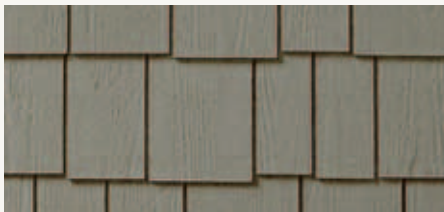

Colors shown are representative of finished product and are as accurate as printing methods permit. Stains are intended to look like natural wood, so variations in shading and hues can be expected.

CertainTeed Fiber Cement Full Product Line.

WeatherBoards™ Shapes Siding

Perfection Shingles
8-1/4" x 12"
(7" Exposure)

Random Square
Straight Edge
12" x 48"
(5" Exposure)
16" x 48"
(7" Exposure)

Random Square
Staggered Edge
16" x 48"
(7" Exposure)